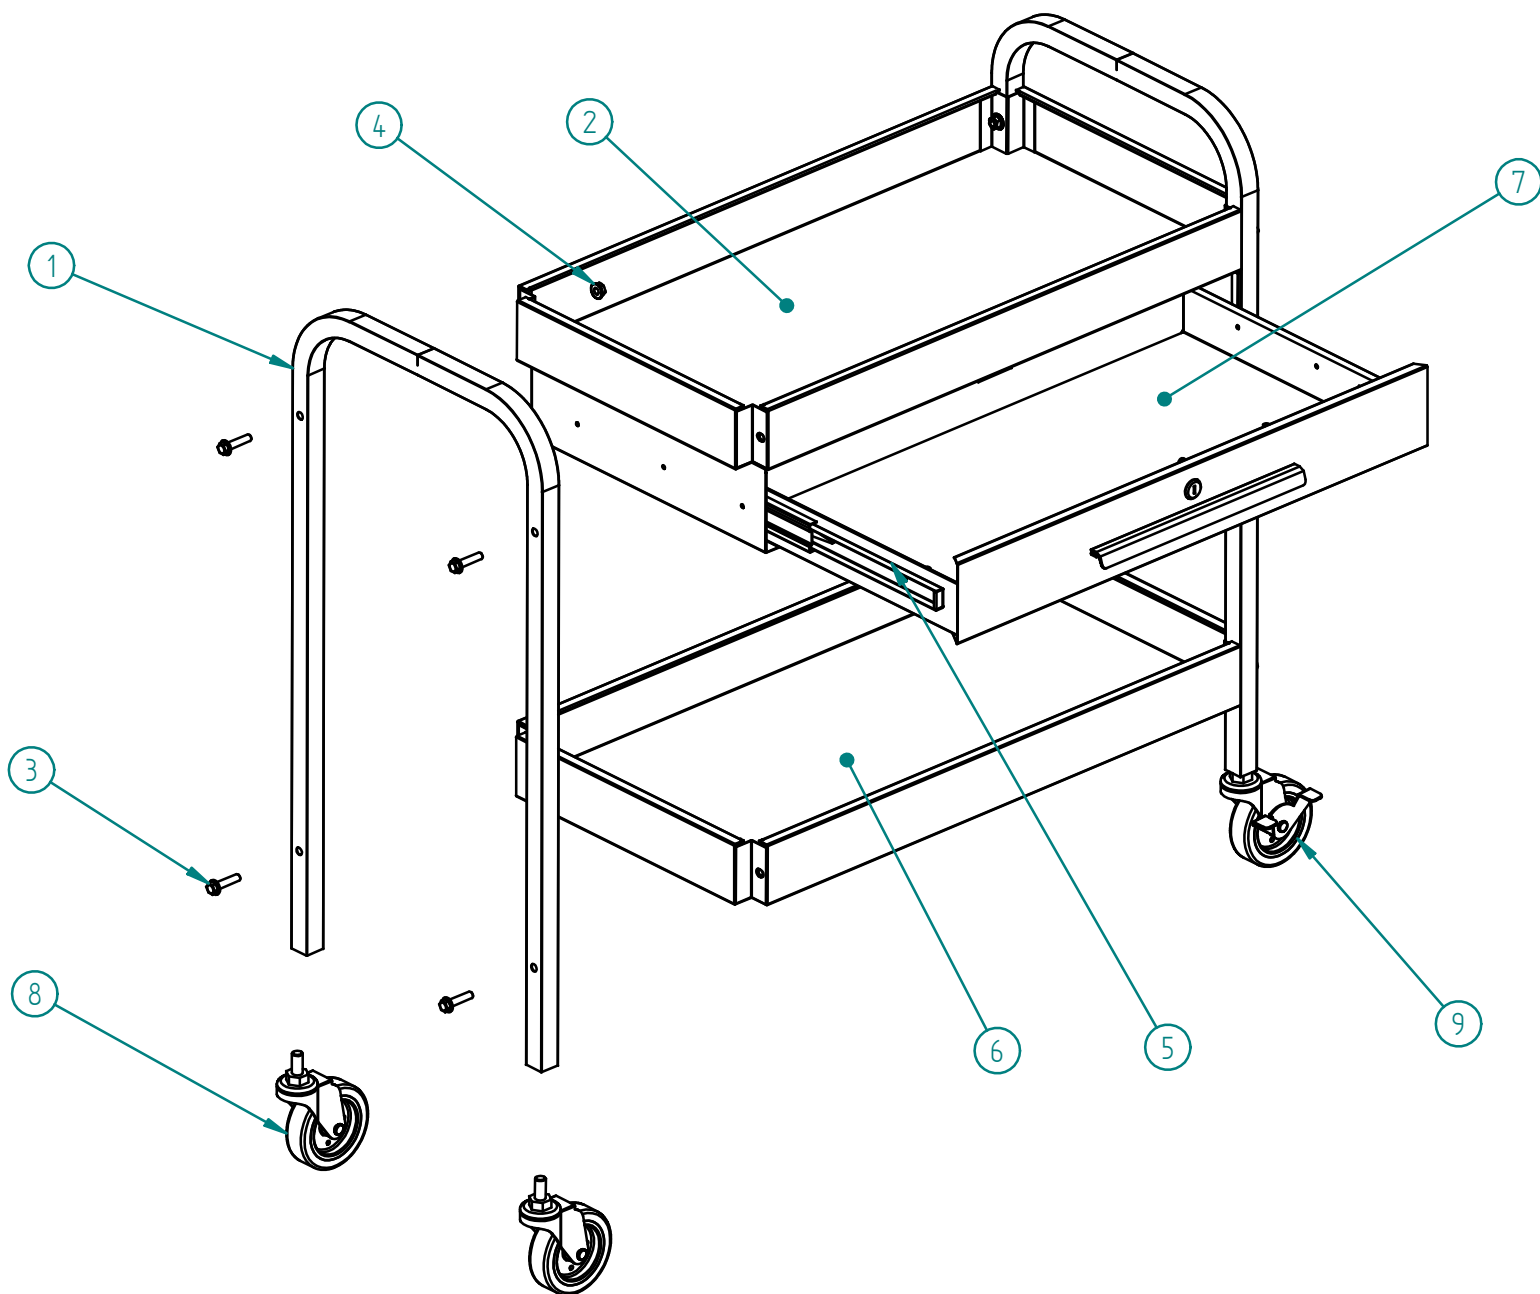

SERVICE TOOL CART

WITH A DRAWER

Model TC303D

OPERATING INSTRUCTIONS

ITEM	DESCRIPTION	Q' TY	ITEM	DESCRIPTION	Q' TY
1	PILLAR	2	6	TRAY II	1
2	TRAY I	1	7	DRAWER	1
3	BOLT(M8X35)	8	8	SWIVEL CASTER	2
4	NUT	8	9	SWIVEL CASTER WITH BRAKE	2
5	DRAWER SLIDE	2	10		

HELPFUL HINTS:

- **NOT** stand on this product. You may fall which may cause personal injury.
- **DO NOT** mount this product on any moving object.
- **DO NOT TOW** with power equipment. It may tip, which may cause personal injury or product damage.
- Keep the product moving on level surface.